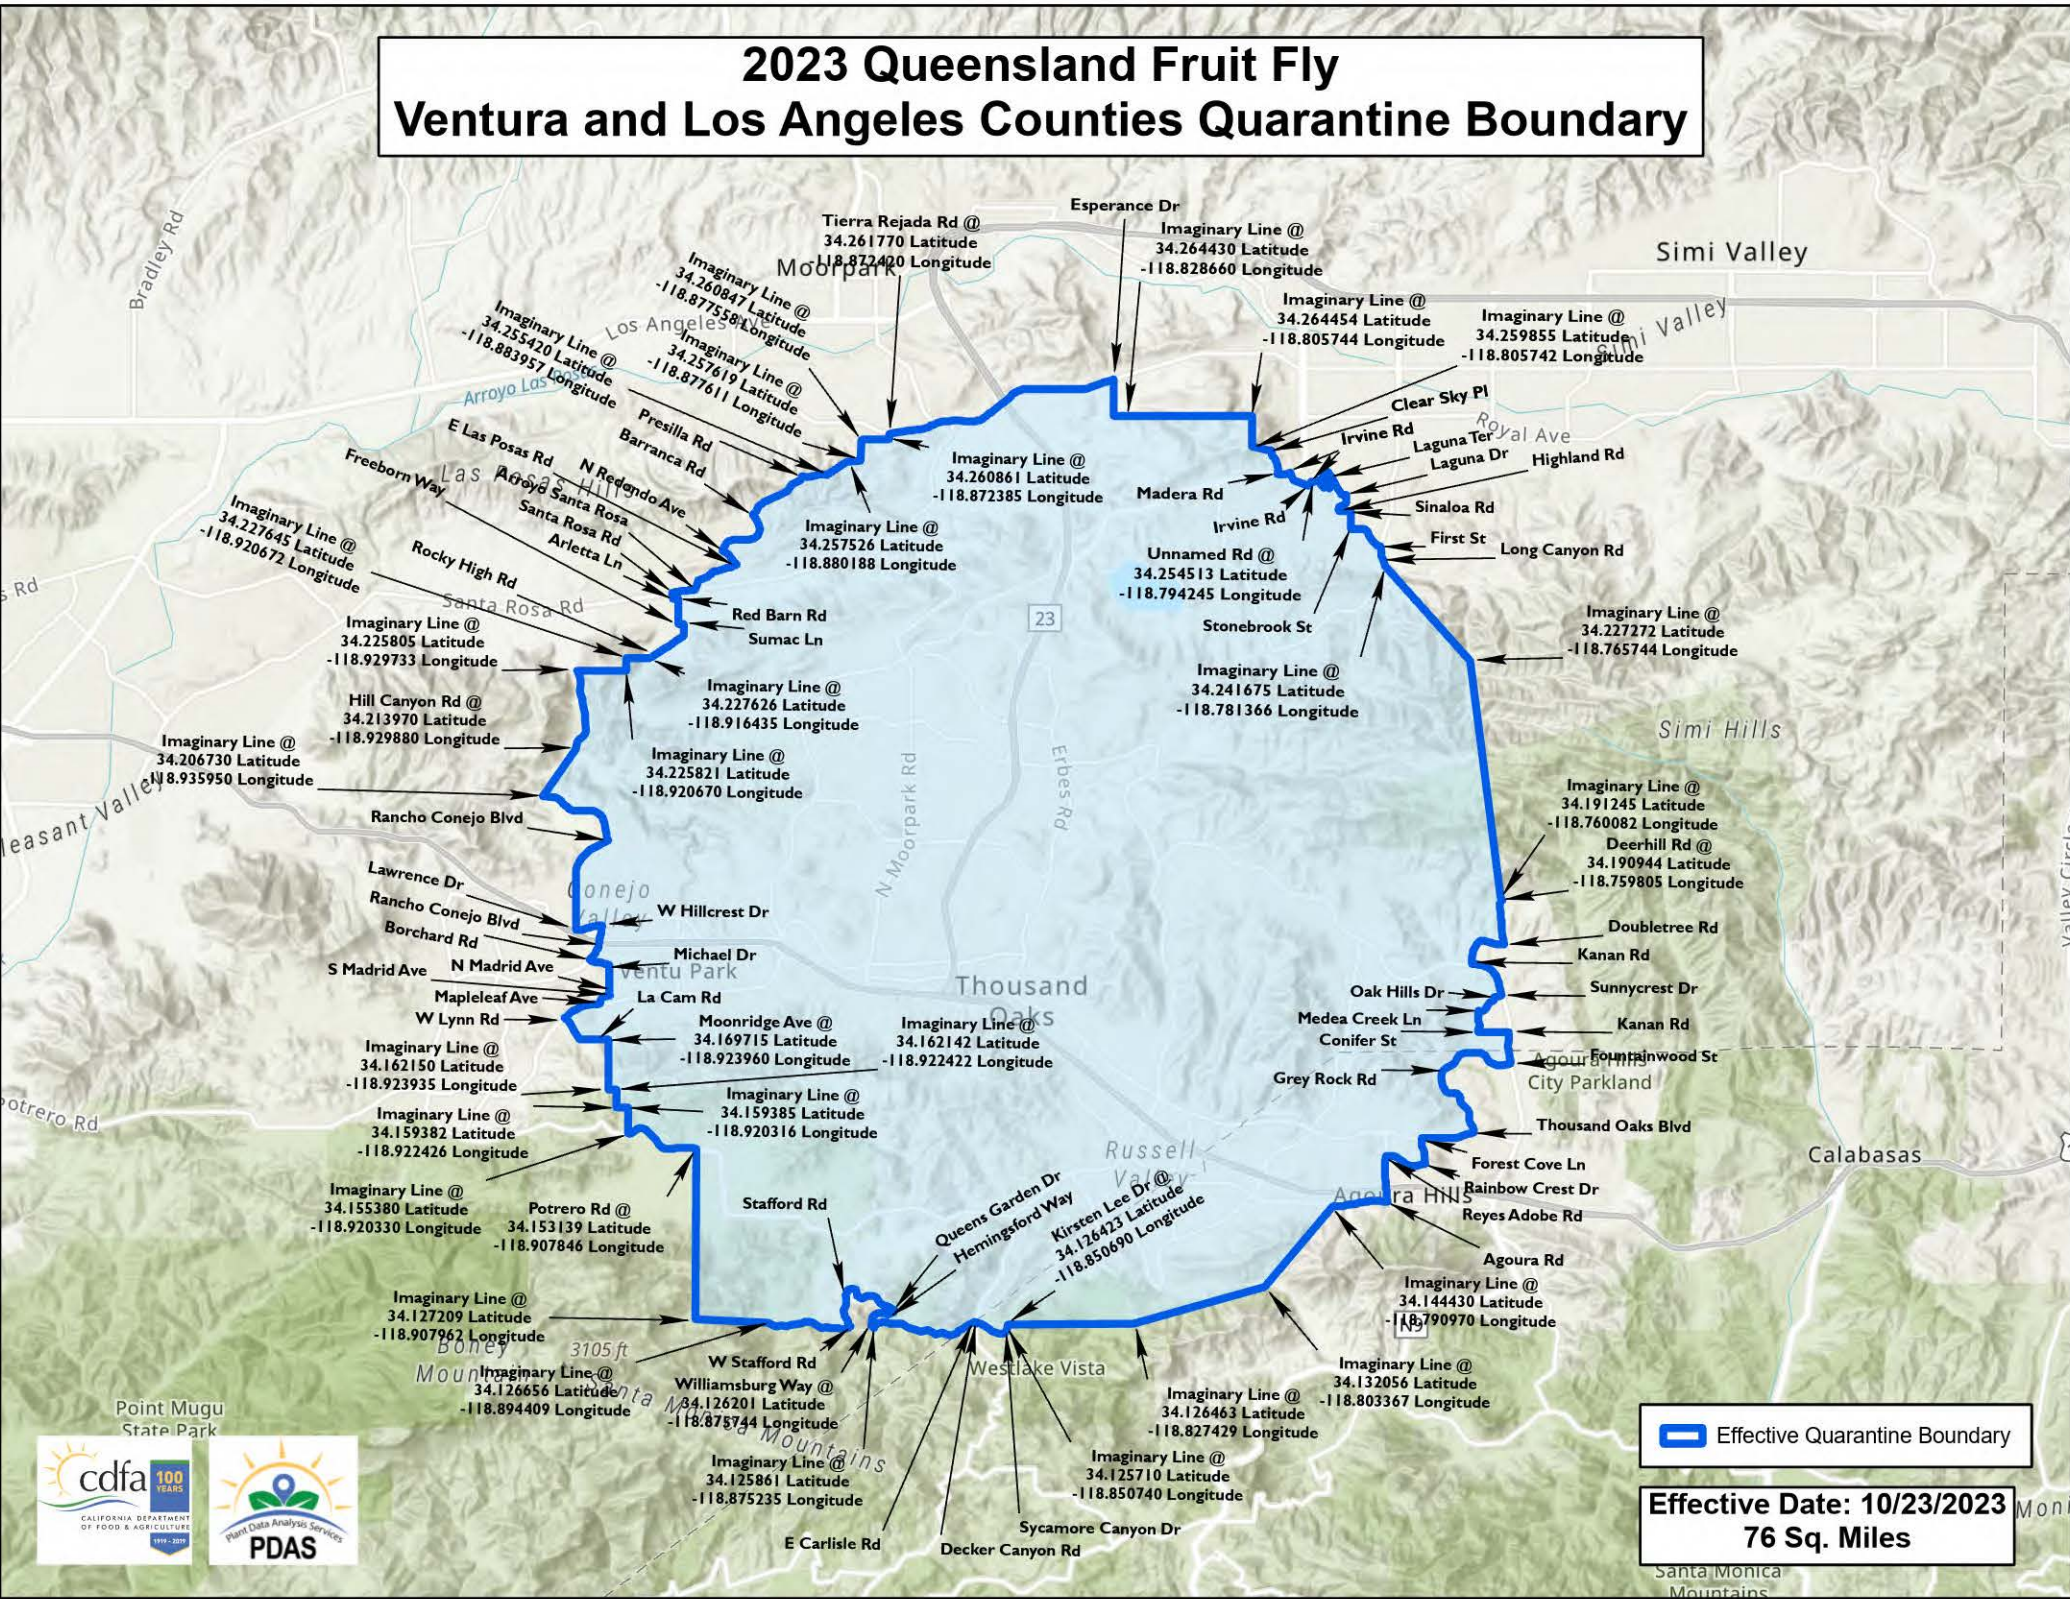

2023 Queensland Fruit Fly Ventura and Los Angeles Counties Quarantine Boundary

Effective Quarantine Boundary

Effective Date: 10/23/2023
76 Sq. Miles