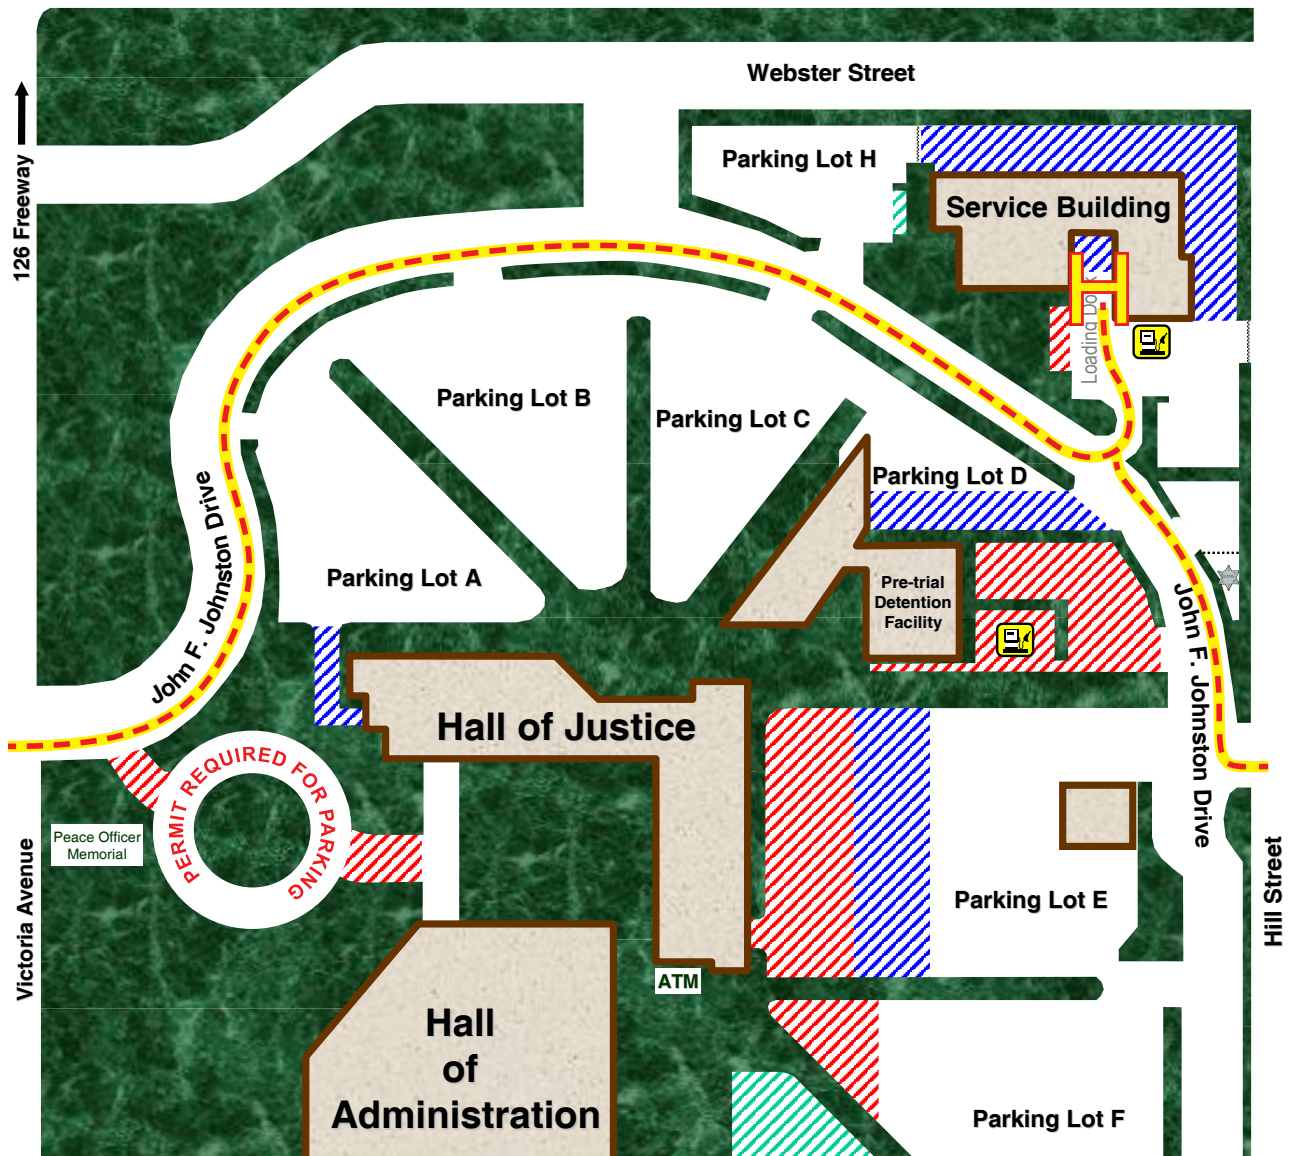

# Auction Pick Up Map

**GOVERNMENT CENTER • SERVICE BUILDING**  
 800 S. VICTORIA AVE. • VENTURA, CA

*Please feel free to call or email any of the Surplus staff with any questions.*