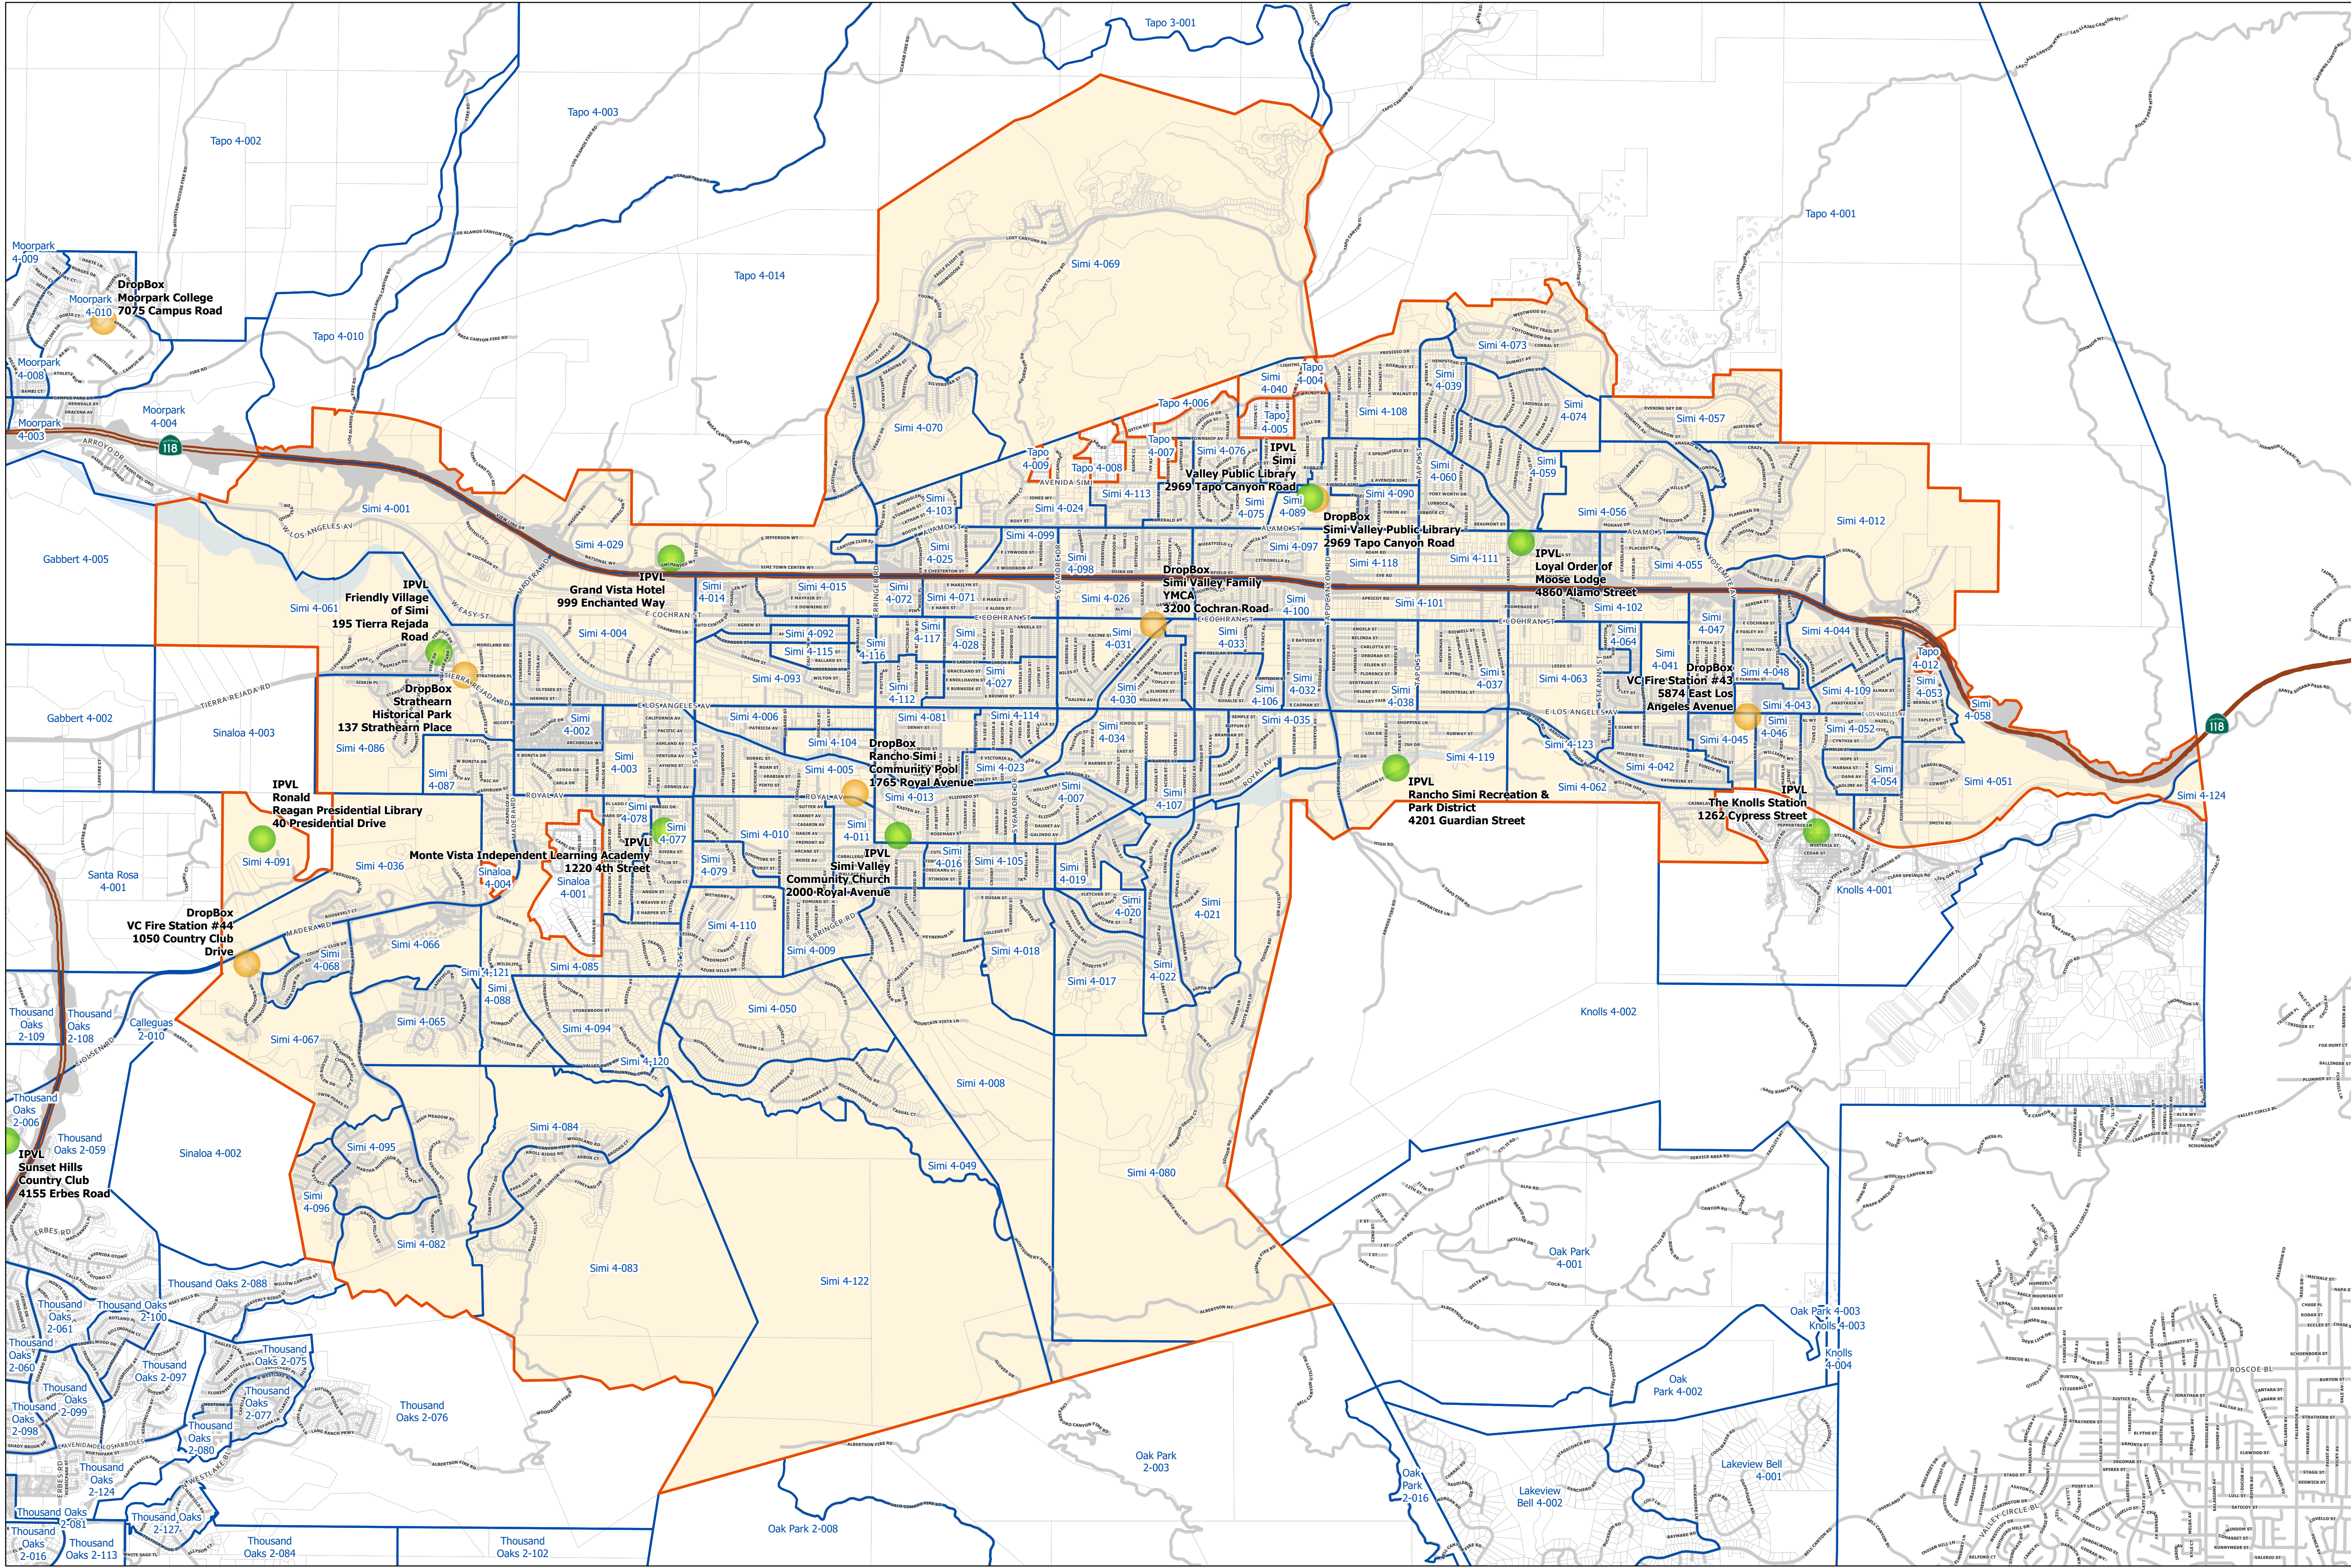

Legend

- Polling Type
- DropBox
- In Person Voting Location
- ▭ Election Precinct
- ▭ City Boundary
- ▭ Highway

**City of
Simi Valley
Election
Precinct
Map**

Prepared by County of Ventura
IT Services Department
GIS Division