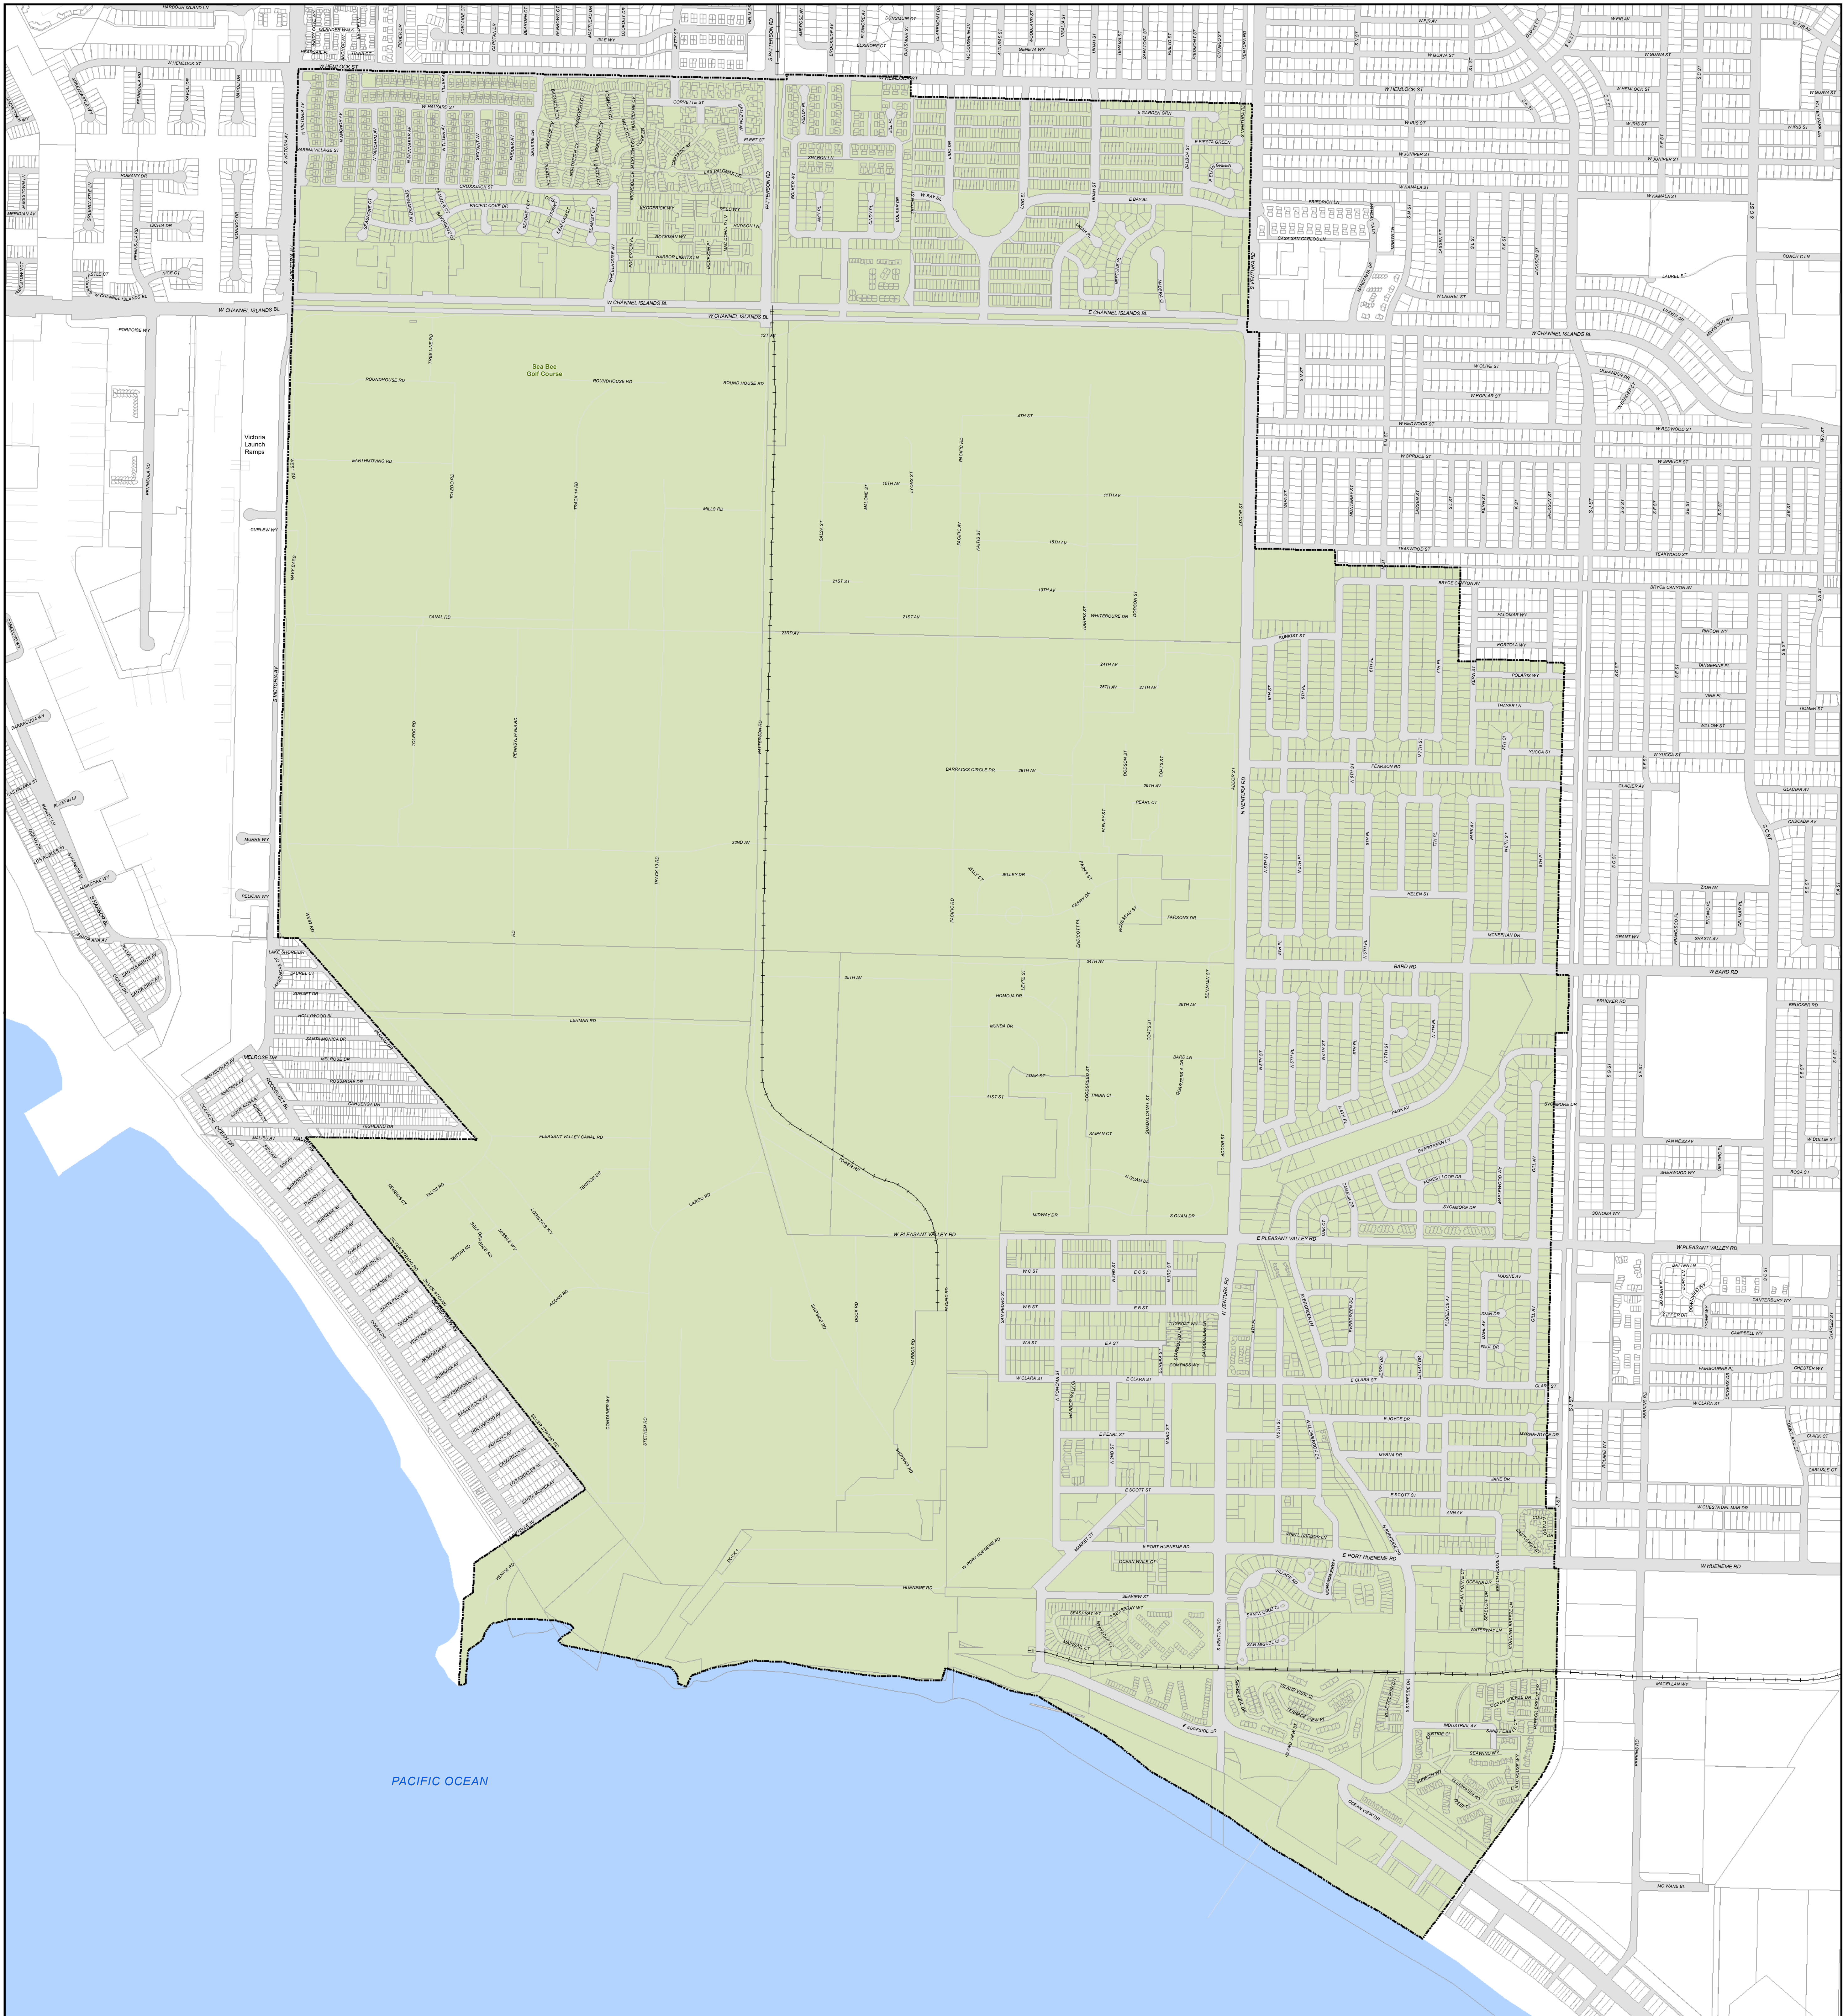

Legend

- State Routes
- Freeway
- Highway
- Railroad
- Property Line
- Streets
- City of Port Hueneme

City of Port Hueneme

Prepared by County of Ventura
IT Services Department
GIS Division

State Plane Coordinate System
California Zone V - NAD 83
This map was compiled
from records and computations.
Published on: June 22, 2023