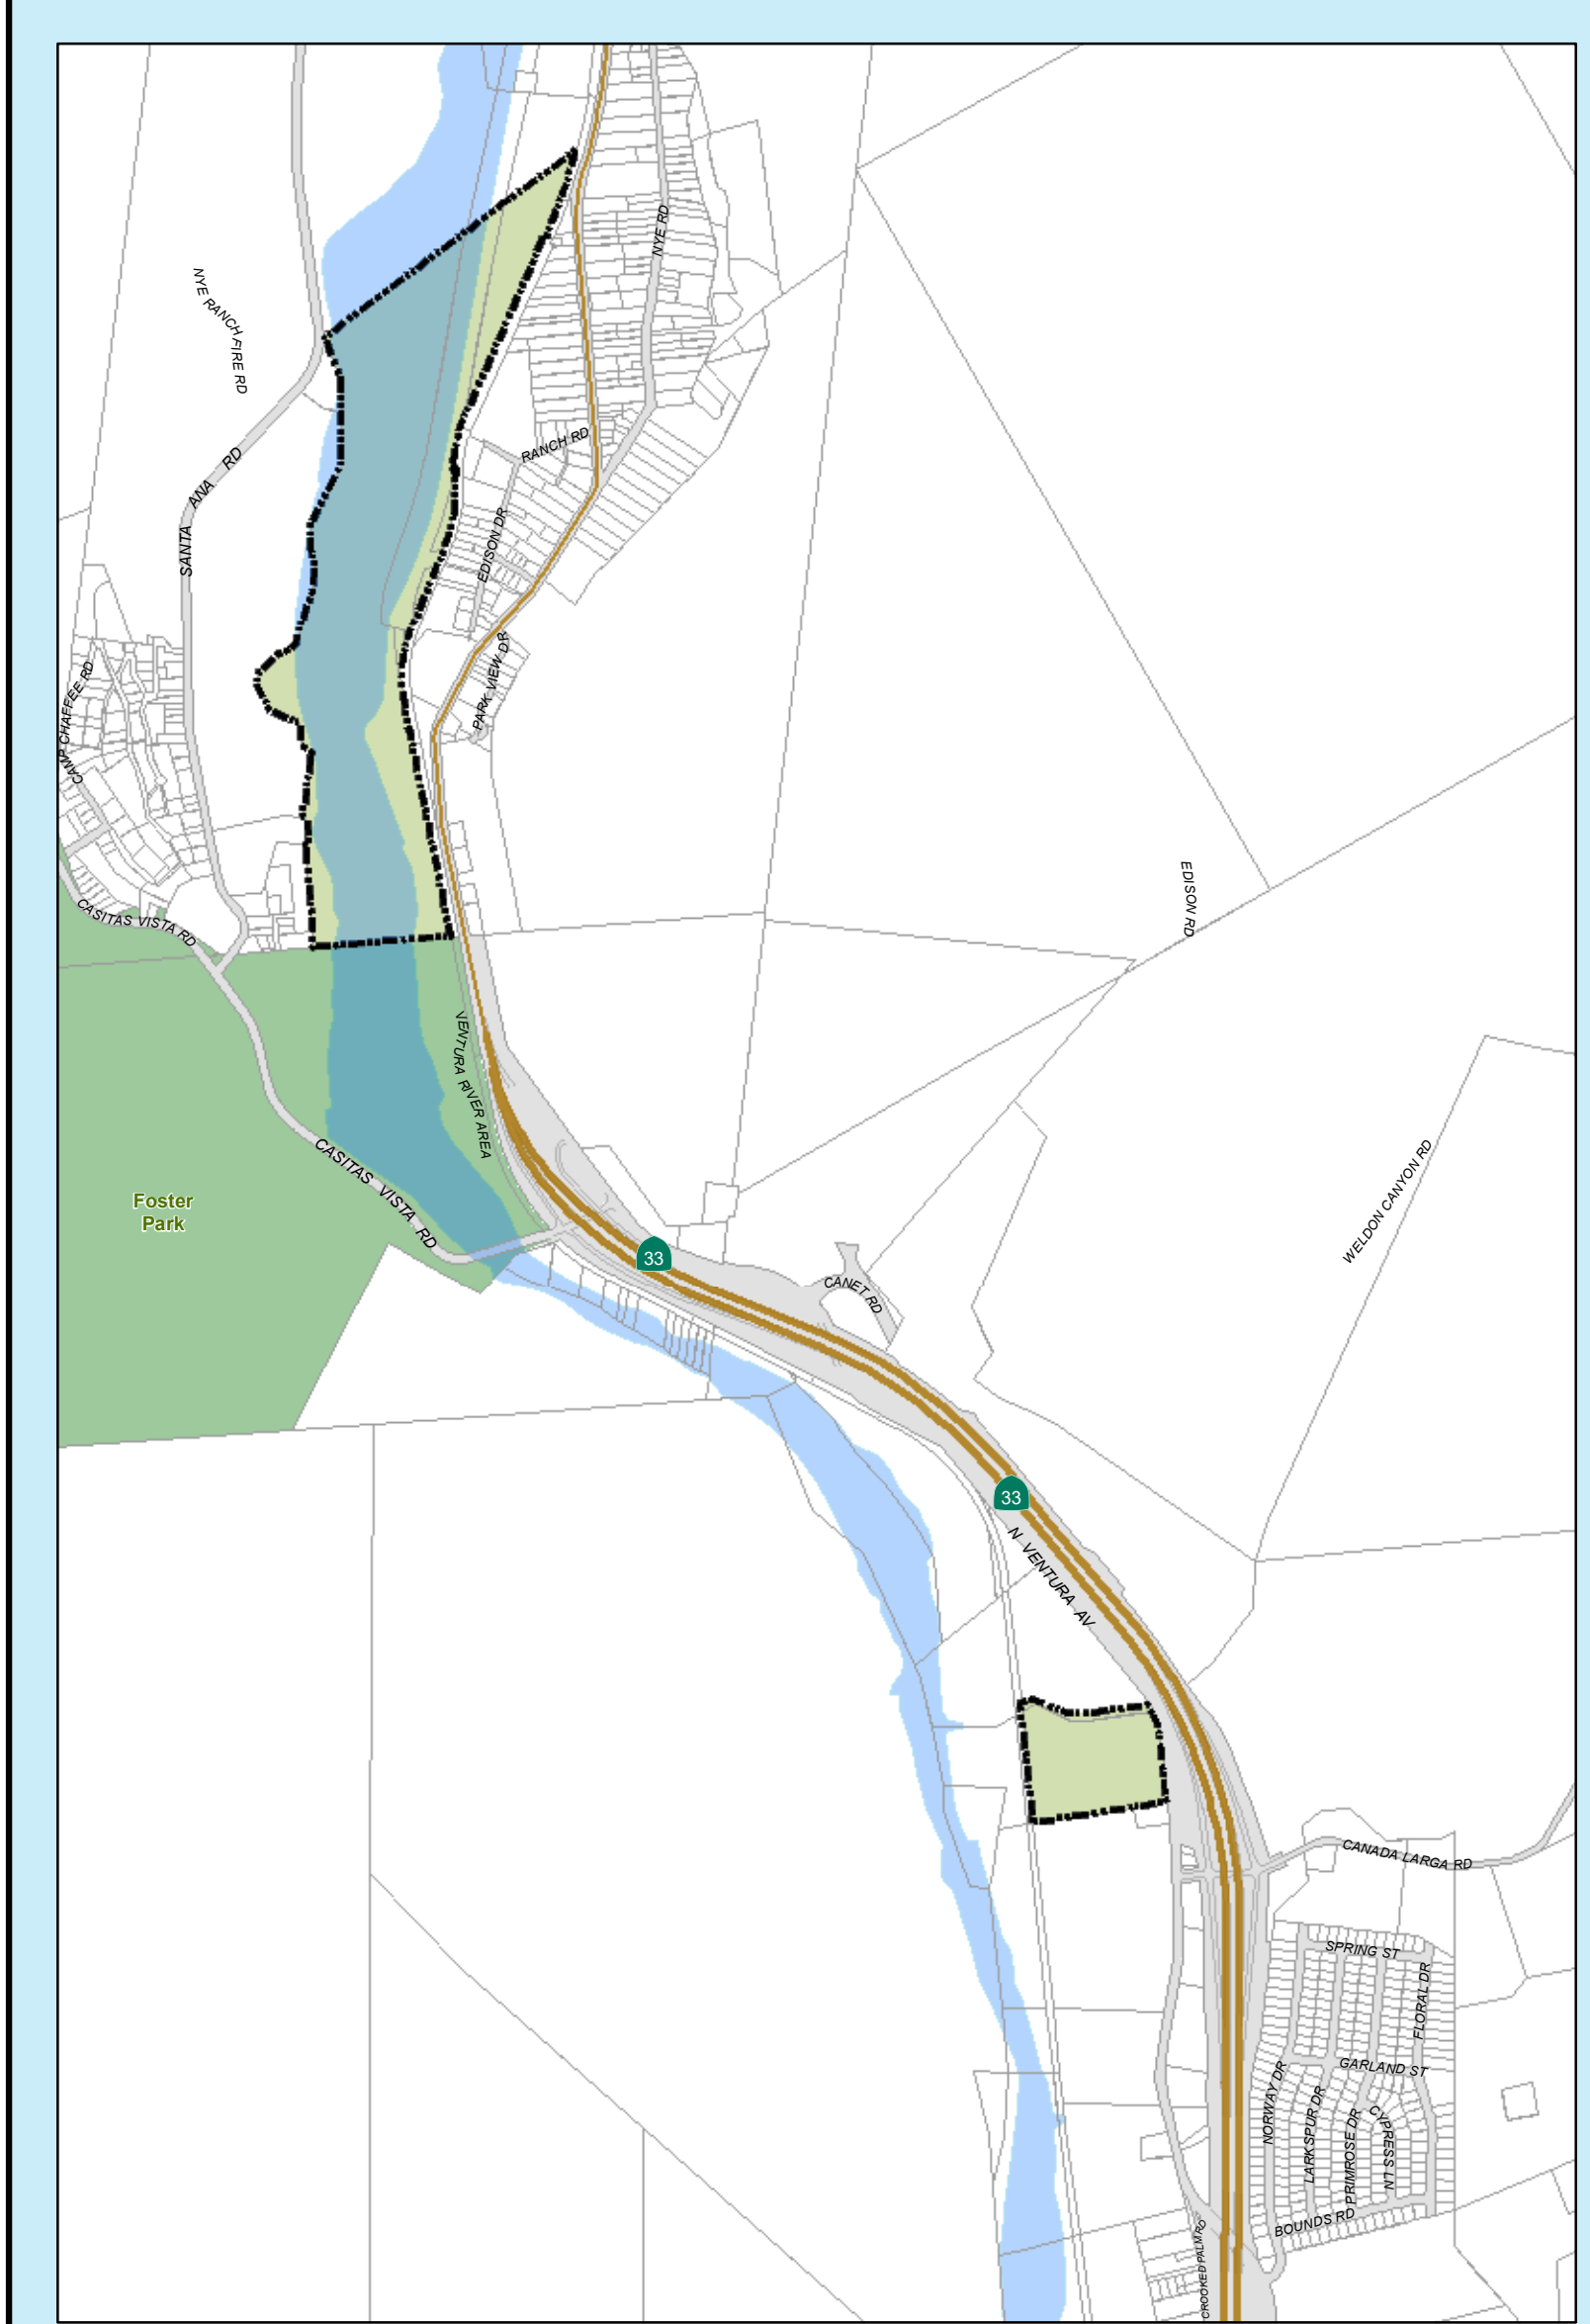

1. **Legend**
2. State Routes
     - Freeway
     - Highway
     - Railroad
     - Property lines
     - Parks and Golf Courses
     - Waterways

**City of
San Buenaventura**

Prepared by County of Ventura
IT Services Department
GIS Division

Scale 1" = 1200'