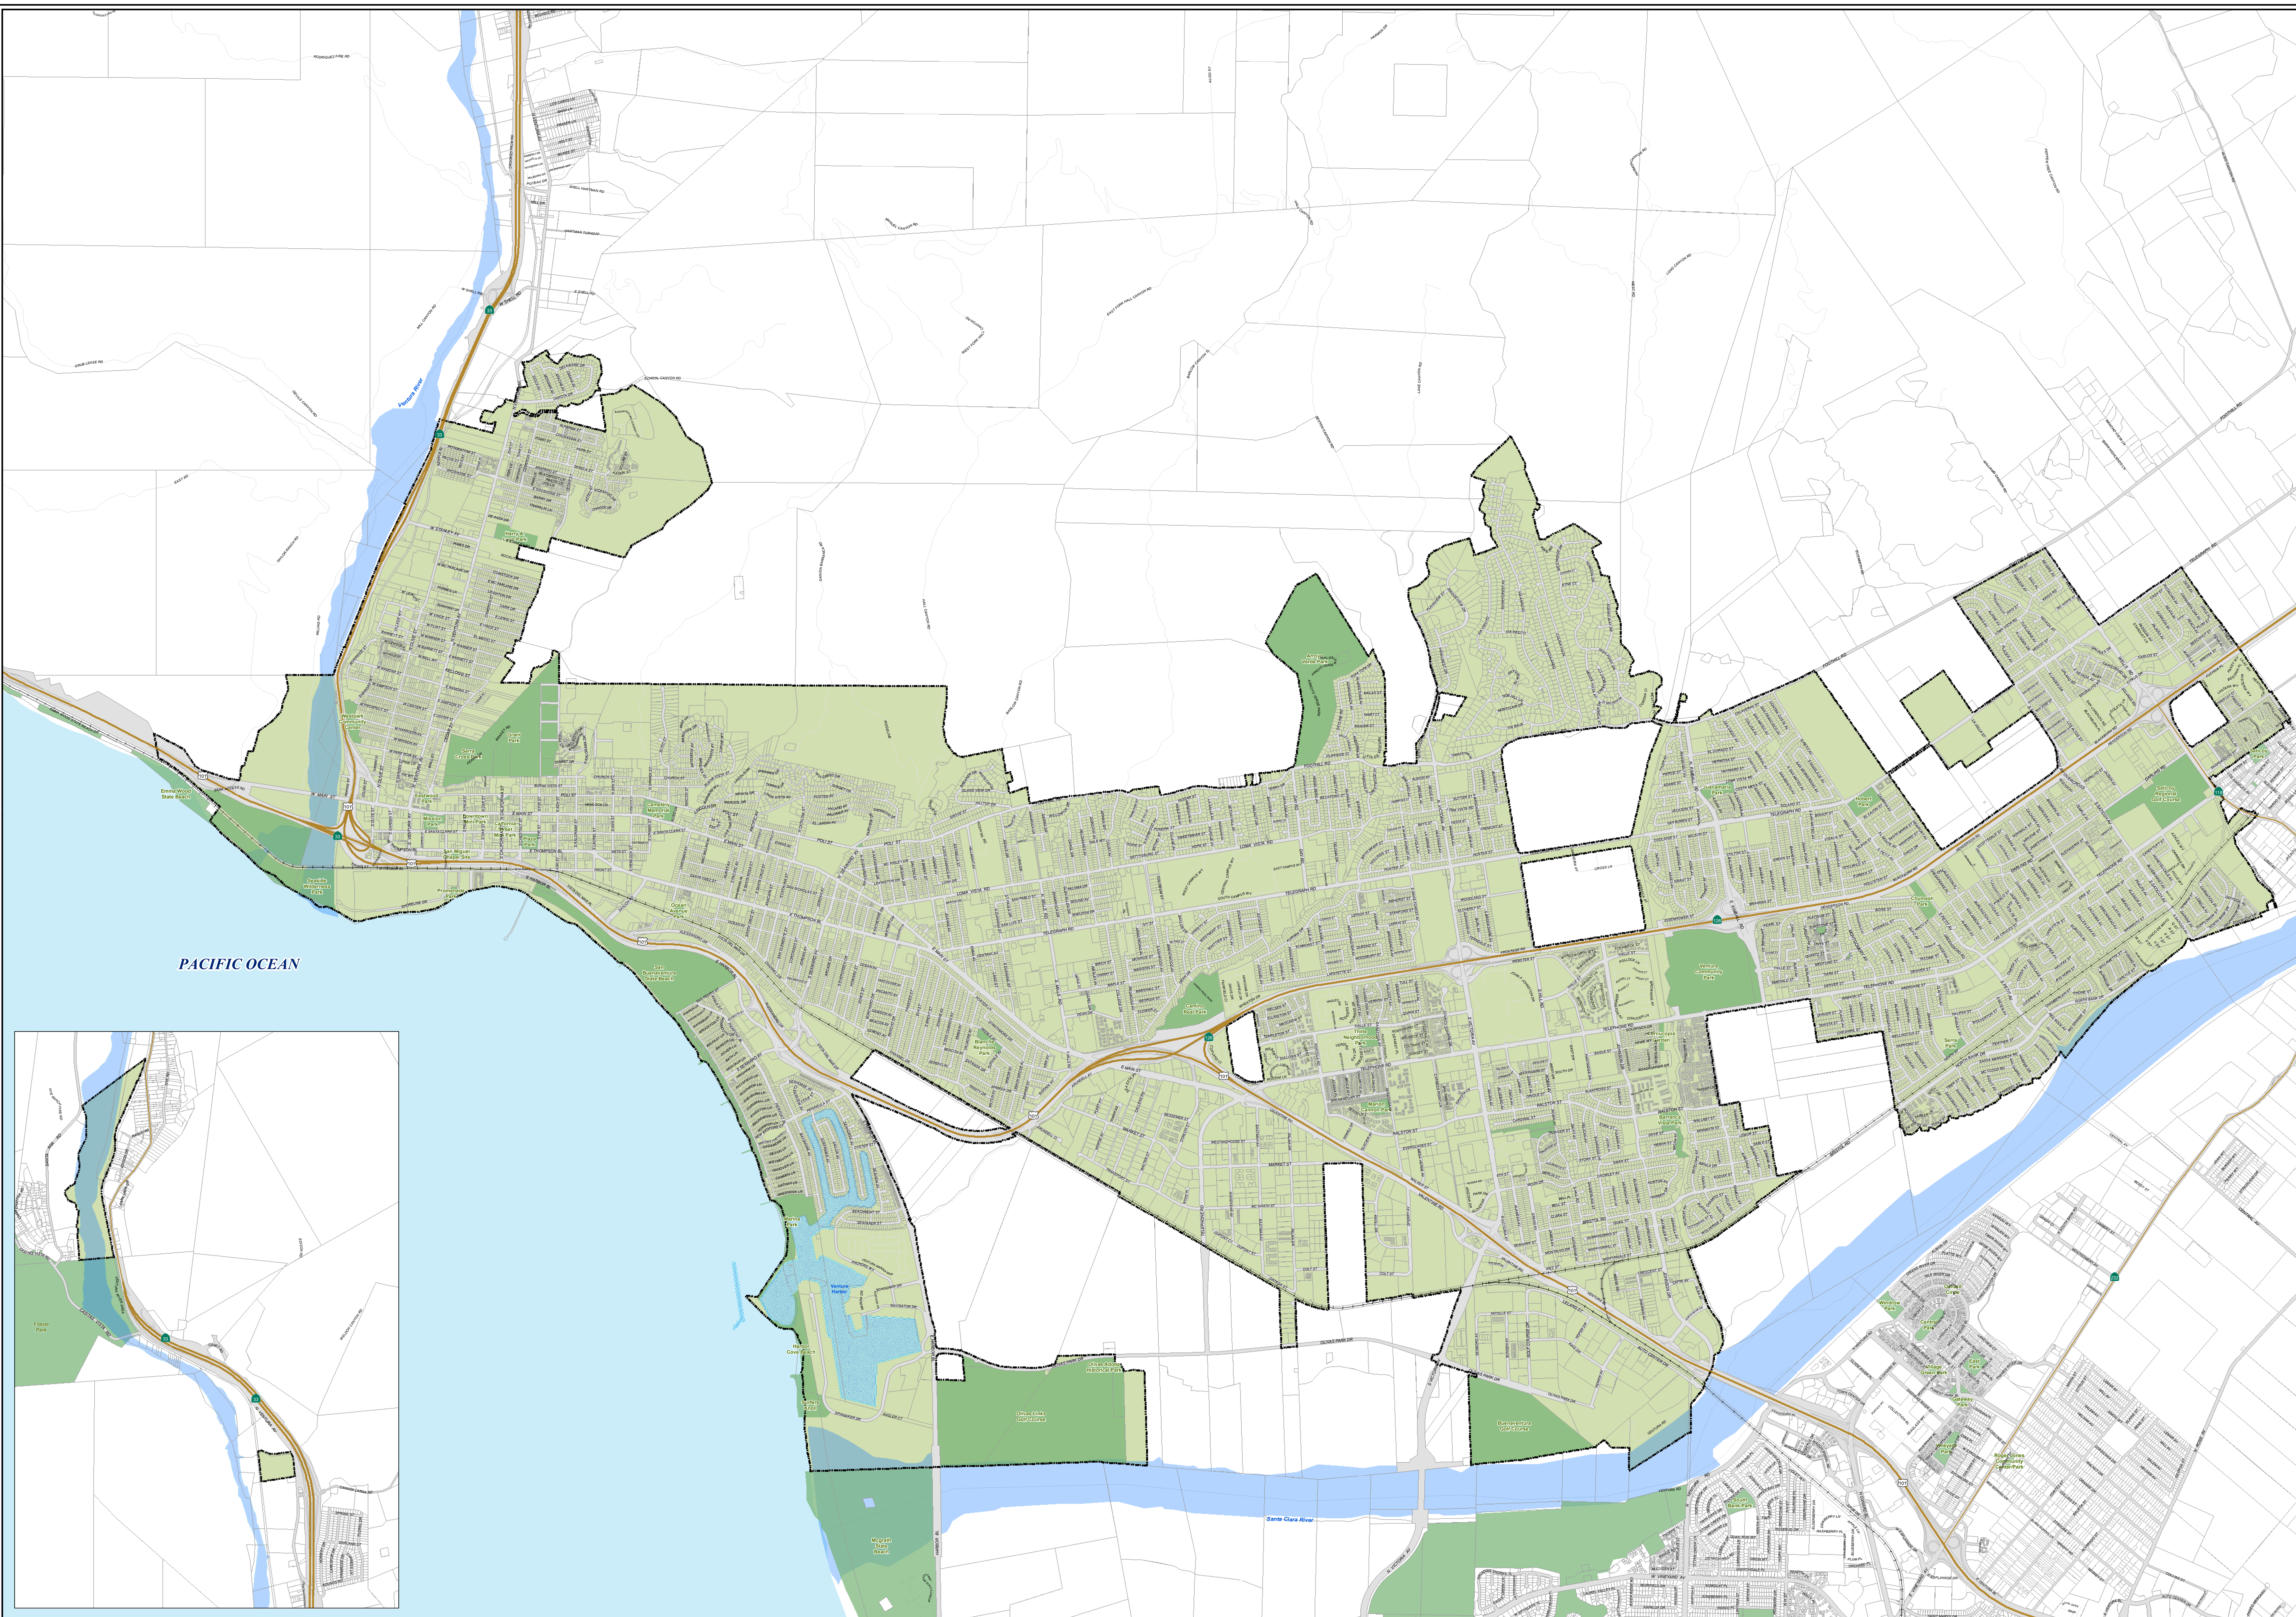

1. **Legend**
2. State Routes
     - Freeway
     - Highway
     - Railroad
     - Property lines
     - Parks and Golf Courses
     - Waterways

**City of
San Buenaventura**

Prepared by County of Ventura
IT Services Department
GIS Division

Scale 1" = 1200'